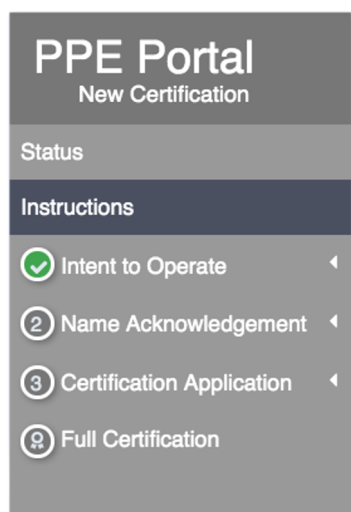

## SCHEV PPE Portal

### 1.1 Coloring, badges, and icons

The PPE Portal includes color coded icons show SCHEV and school users a quick snapshot of the current certification step. During initial certification, the color-coded icon will appear on the top status bar. During initial certification and recertification, the left-hand navigation will use color-coded icons.

Color/Icon	Meaning
	School has submitted an item or step to SCHEV for review.
	SCHEV has reviewed the item or section and it has been approved.
	SCHEV has reviewed the item or section and it has been rejected.
	SCHEV has reviewed the item or section, but more information is needed from the school.